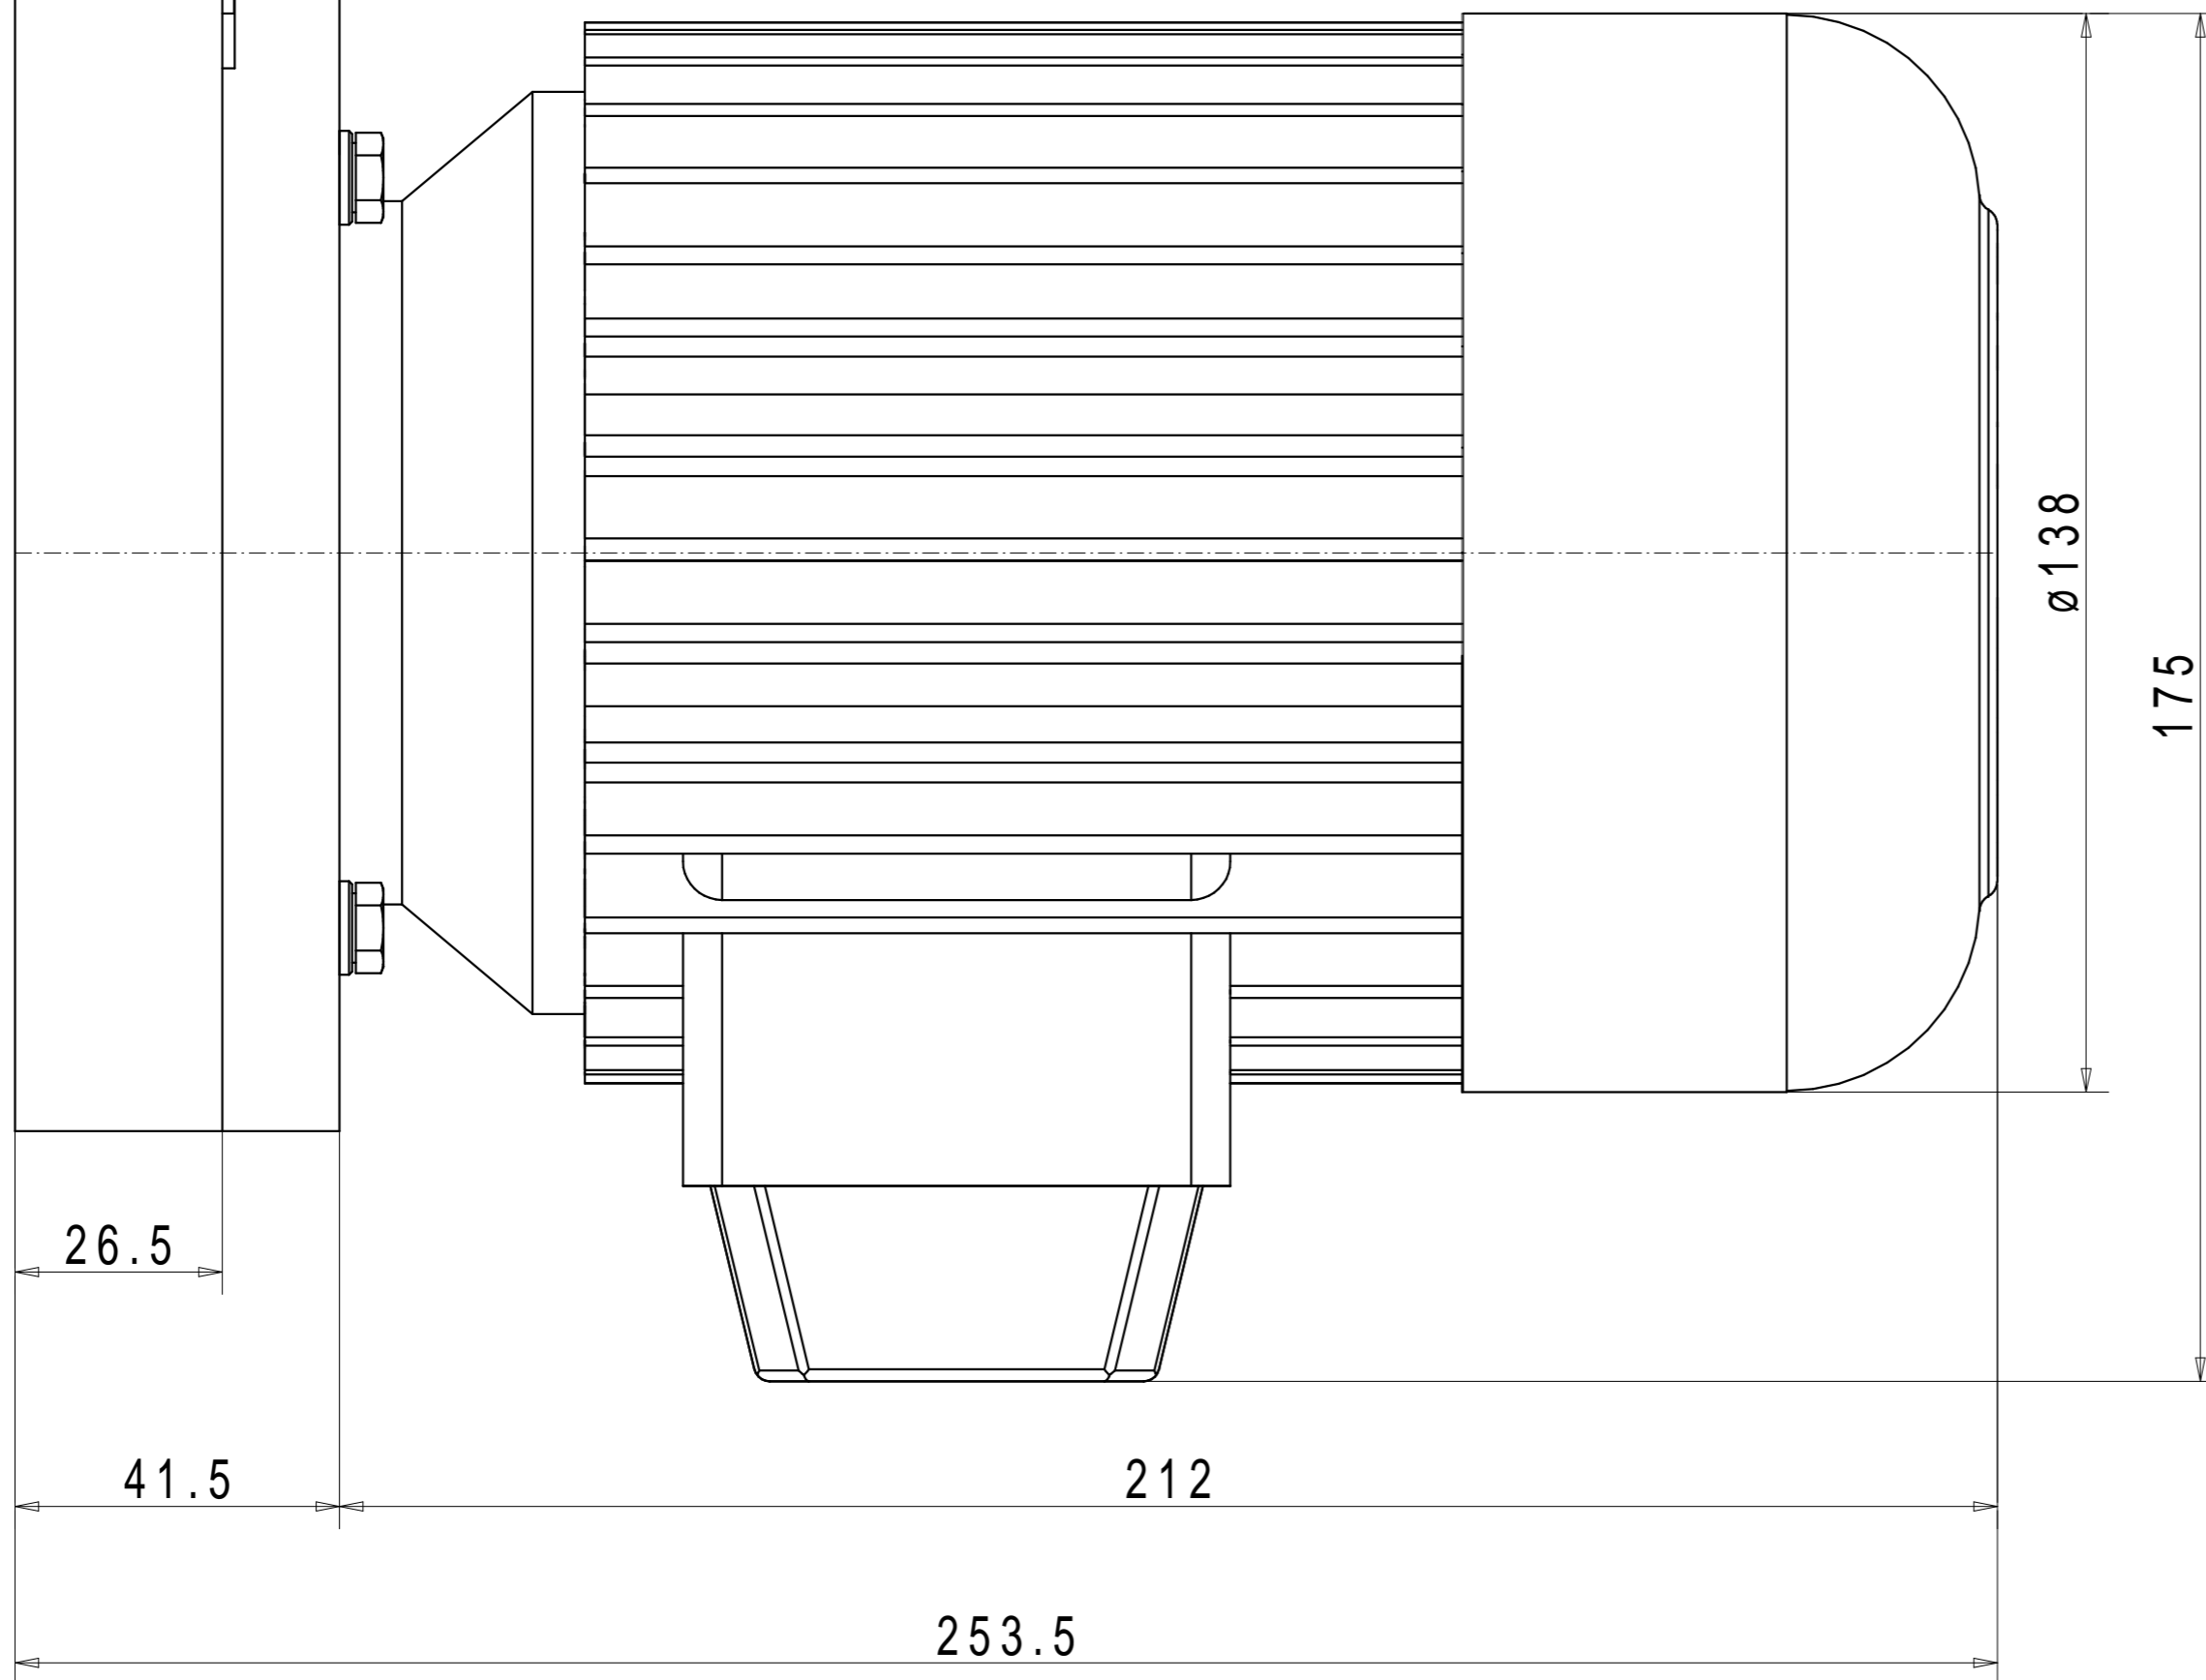

Tool receptacle M10 R.H. / L.H.
ø10H7 with spigot

Tool receptacle M10 R.H.
ø10H7 with spigot

Tool receptacle M10 L.H.
ø10H7 with spigot

Mounting holes