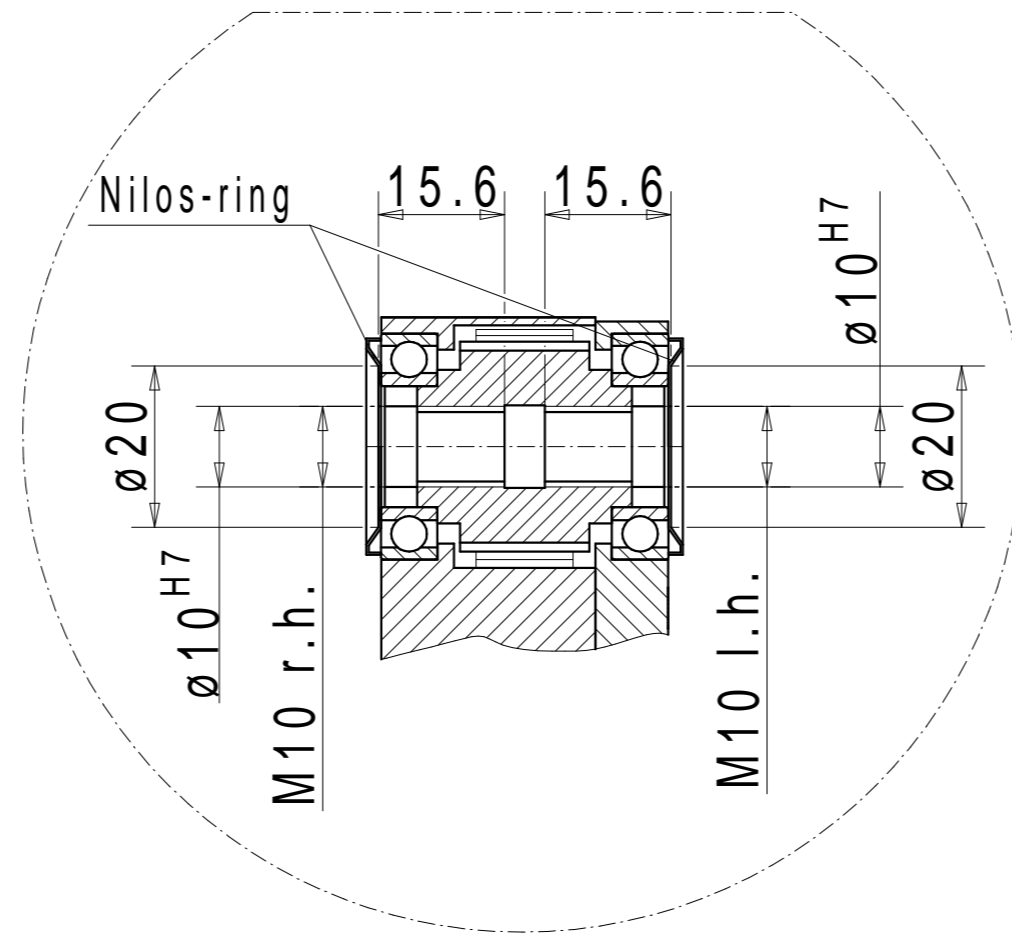

Tool receptacle M10 R.H. / L.H.
ø10H7 with spigot

Tool receptacle M10 R.H.
ø10H7 with spigot

Tool receptacle M10 L.H.
ø10H7 with spigot

Mounting holes