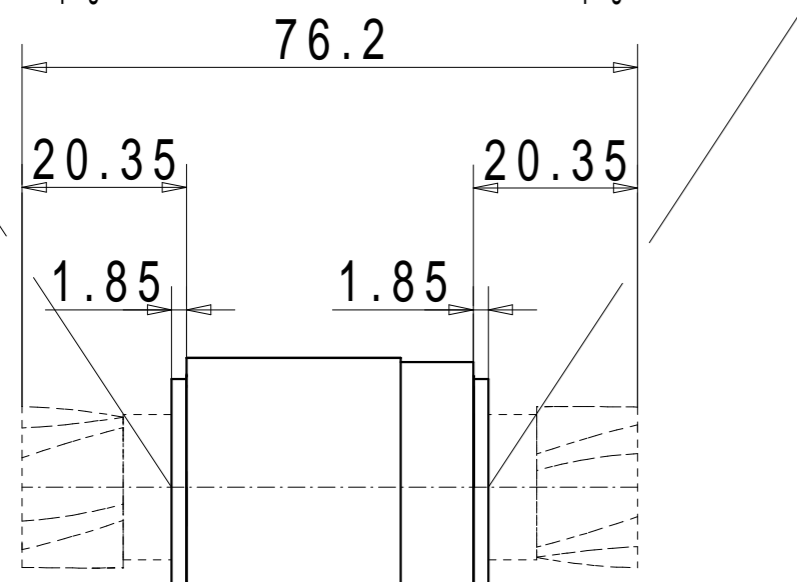

Tool receptacle M10 R.H. / L.H.
ø10H7 with spigot

Tool receptacle M10 R.H.
ø10H7 with spigot

Tool receptacle M10 L.H.
ø10H7 with spigot

Mounting holes