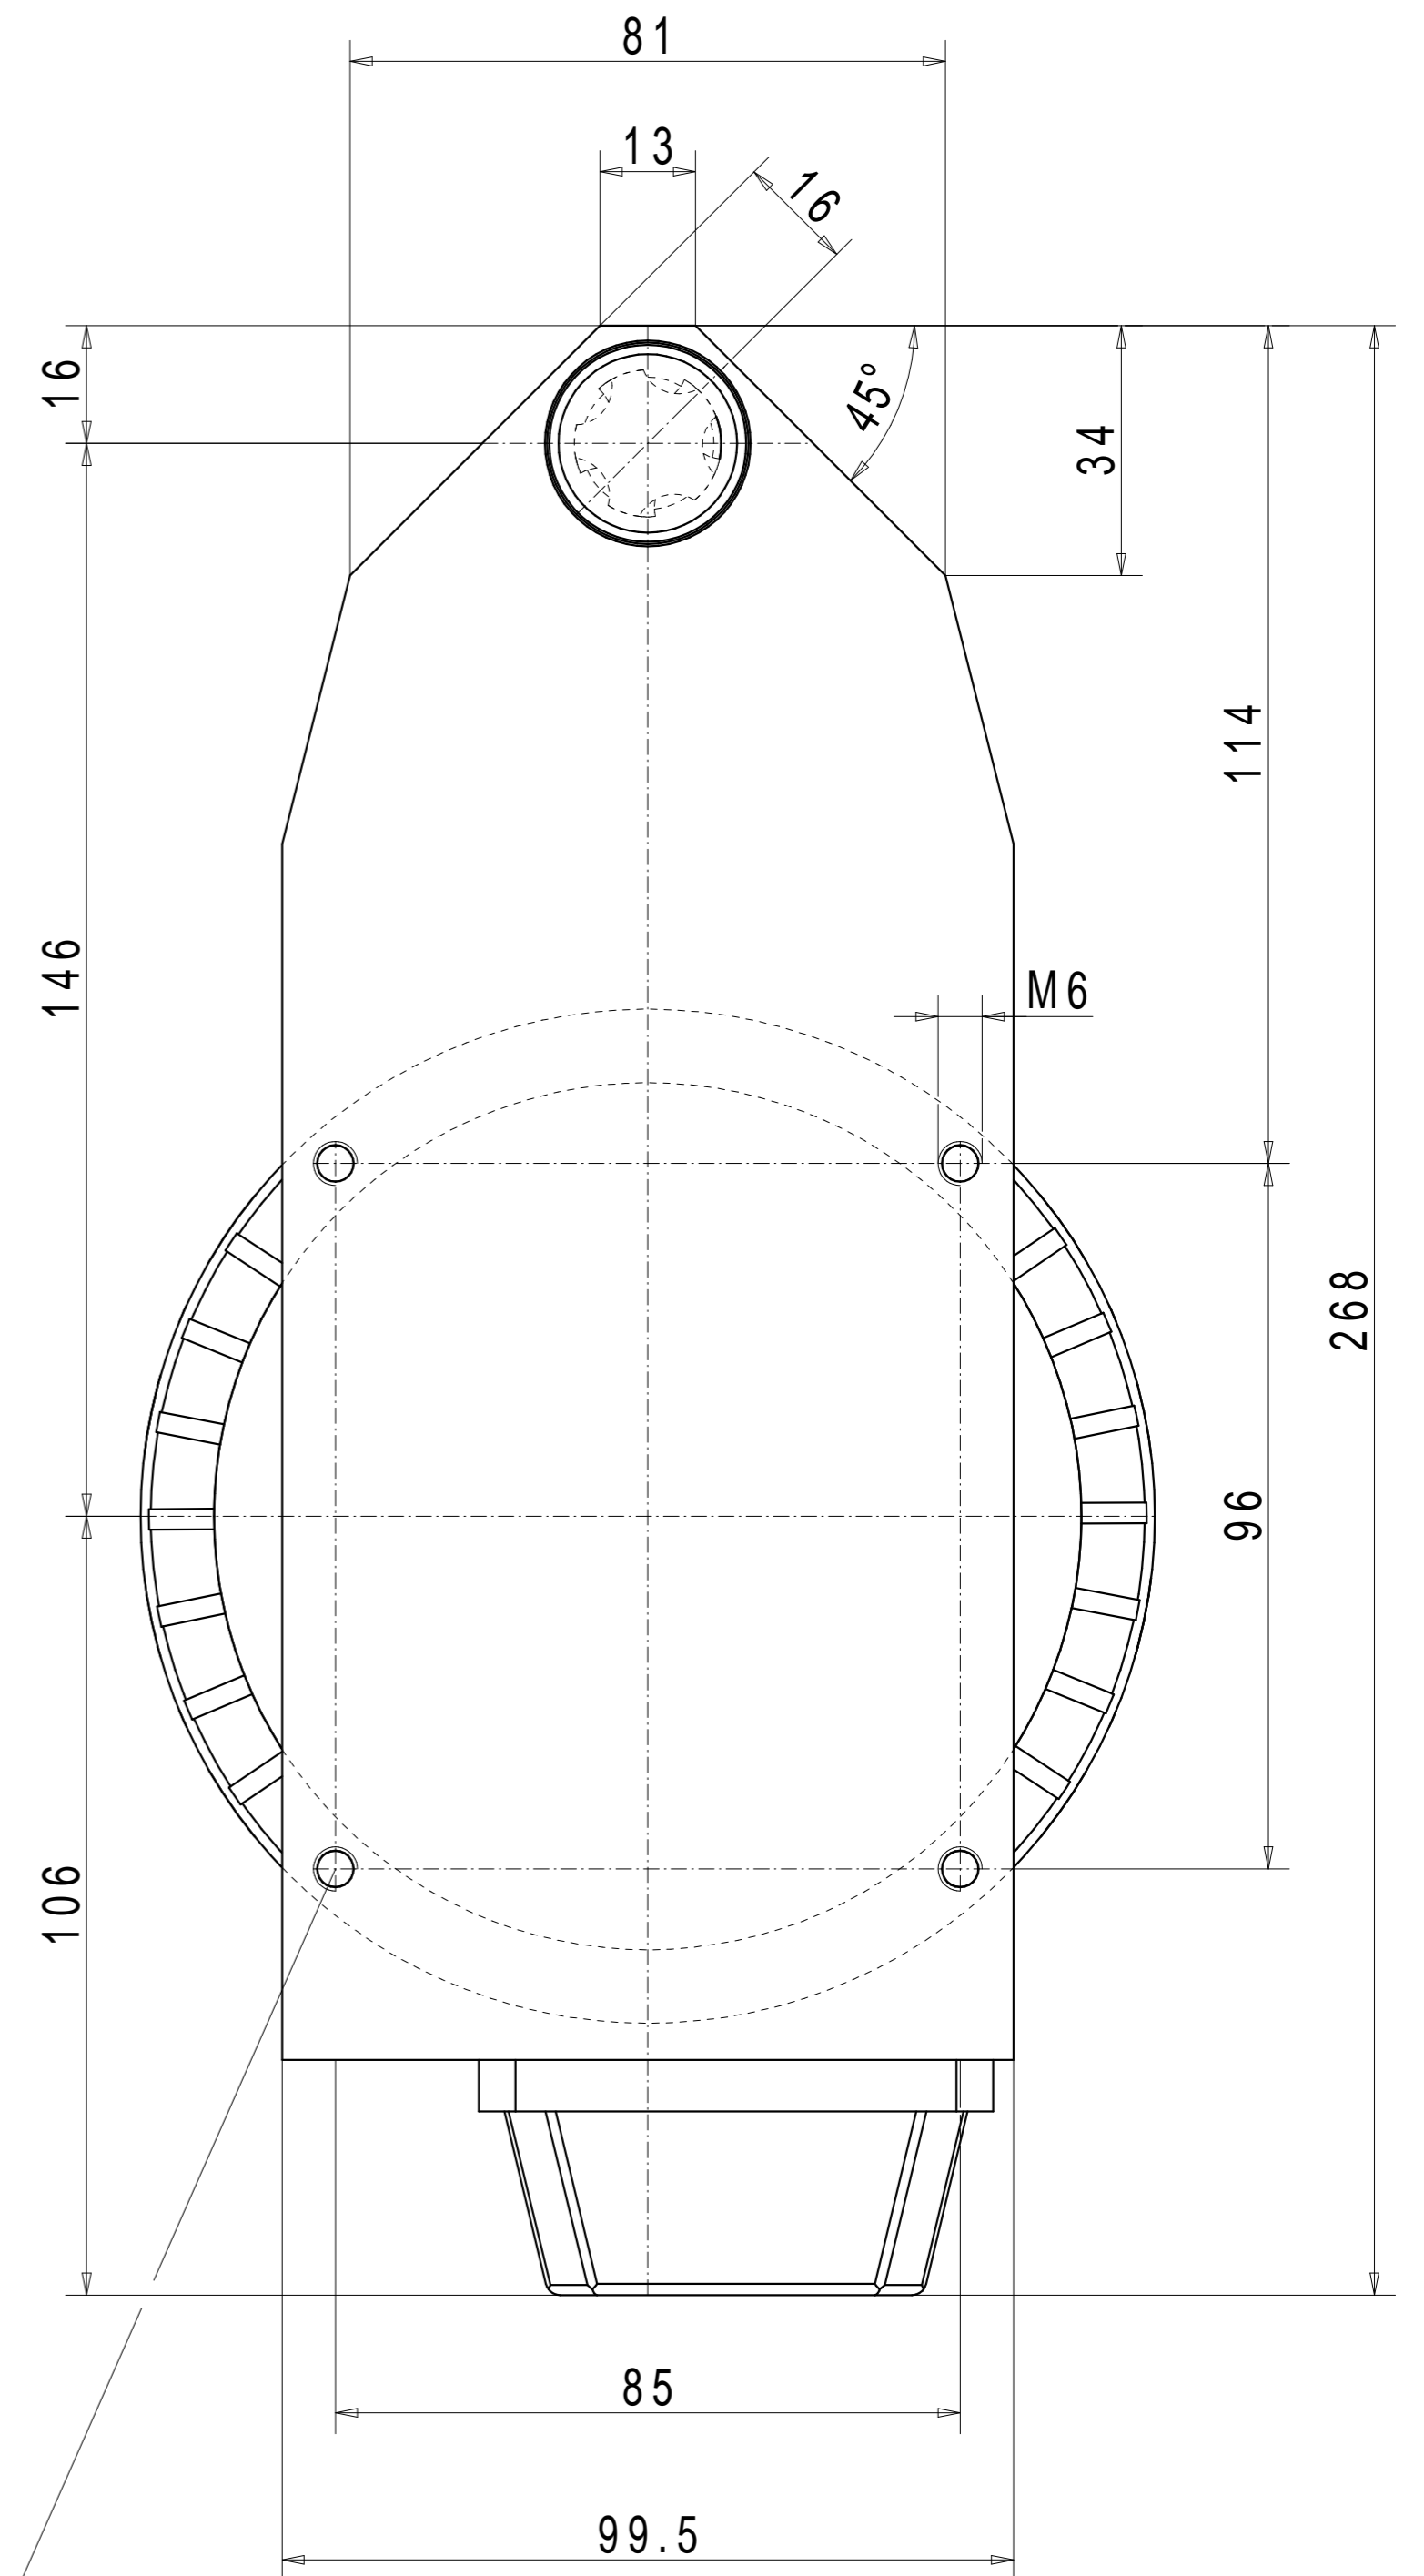

Tool receptacle M10 R.H. / L.H.
ø10H7 with spigot

Tool receptacle M10 R.H.
ø10H7 with spigot

Tool receptacle M10 L.H.
ø10H7 with spigot

Mounting holes